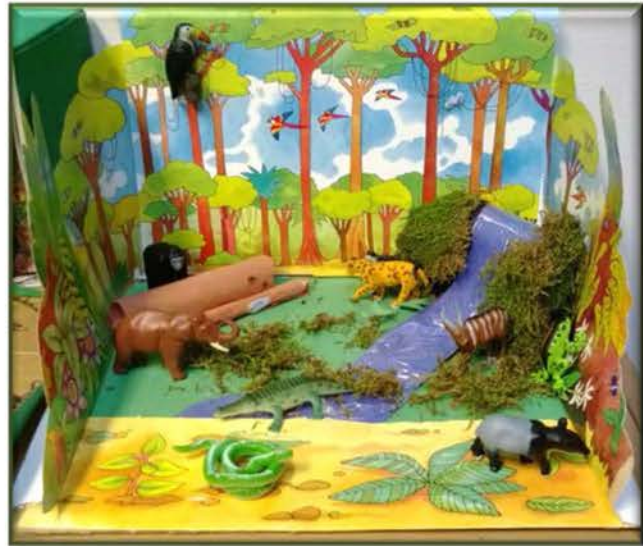

# Rainforest dioramas

## Your task:

Make a model of a rainforest in a box.

## You will need:

- An old shoe box
- Coloured paper or card
- Glue and scissors
- Colouring pens.

Things you might want to include in your rainforest diorama:

- Tall trees
- Lots of animals
- Lots of plants
- A river
- Rainforest facts

## Handy tip:

You could print off pictures of animals or use toy models.

Bring to school on:

For more ideas, see our website:

<http://www.3dgeography.co.uk/#!/rainforest-dioramas/cf72>.

 3D Geography

© www.3dgeography.co.uk